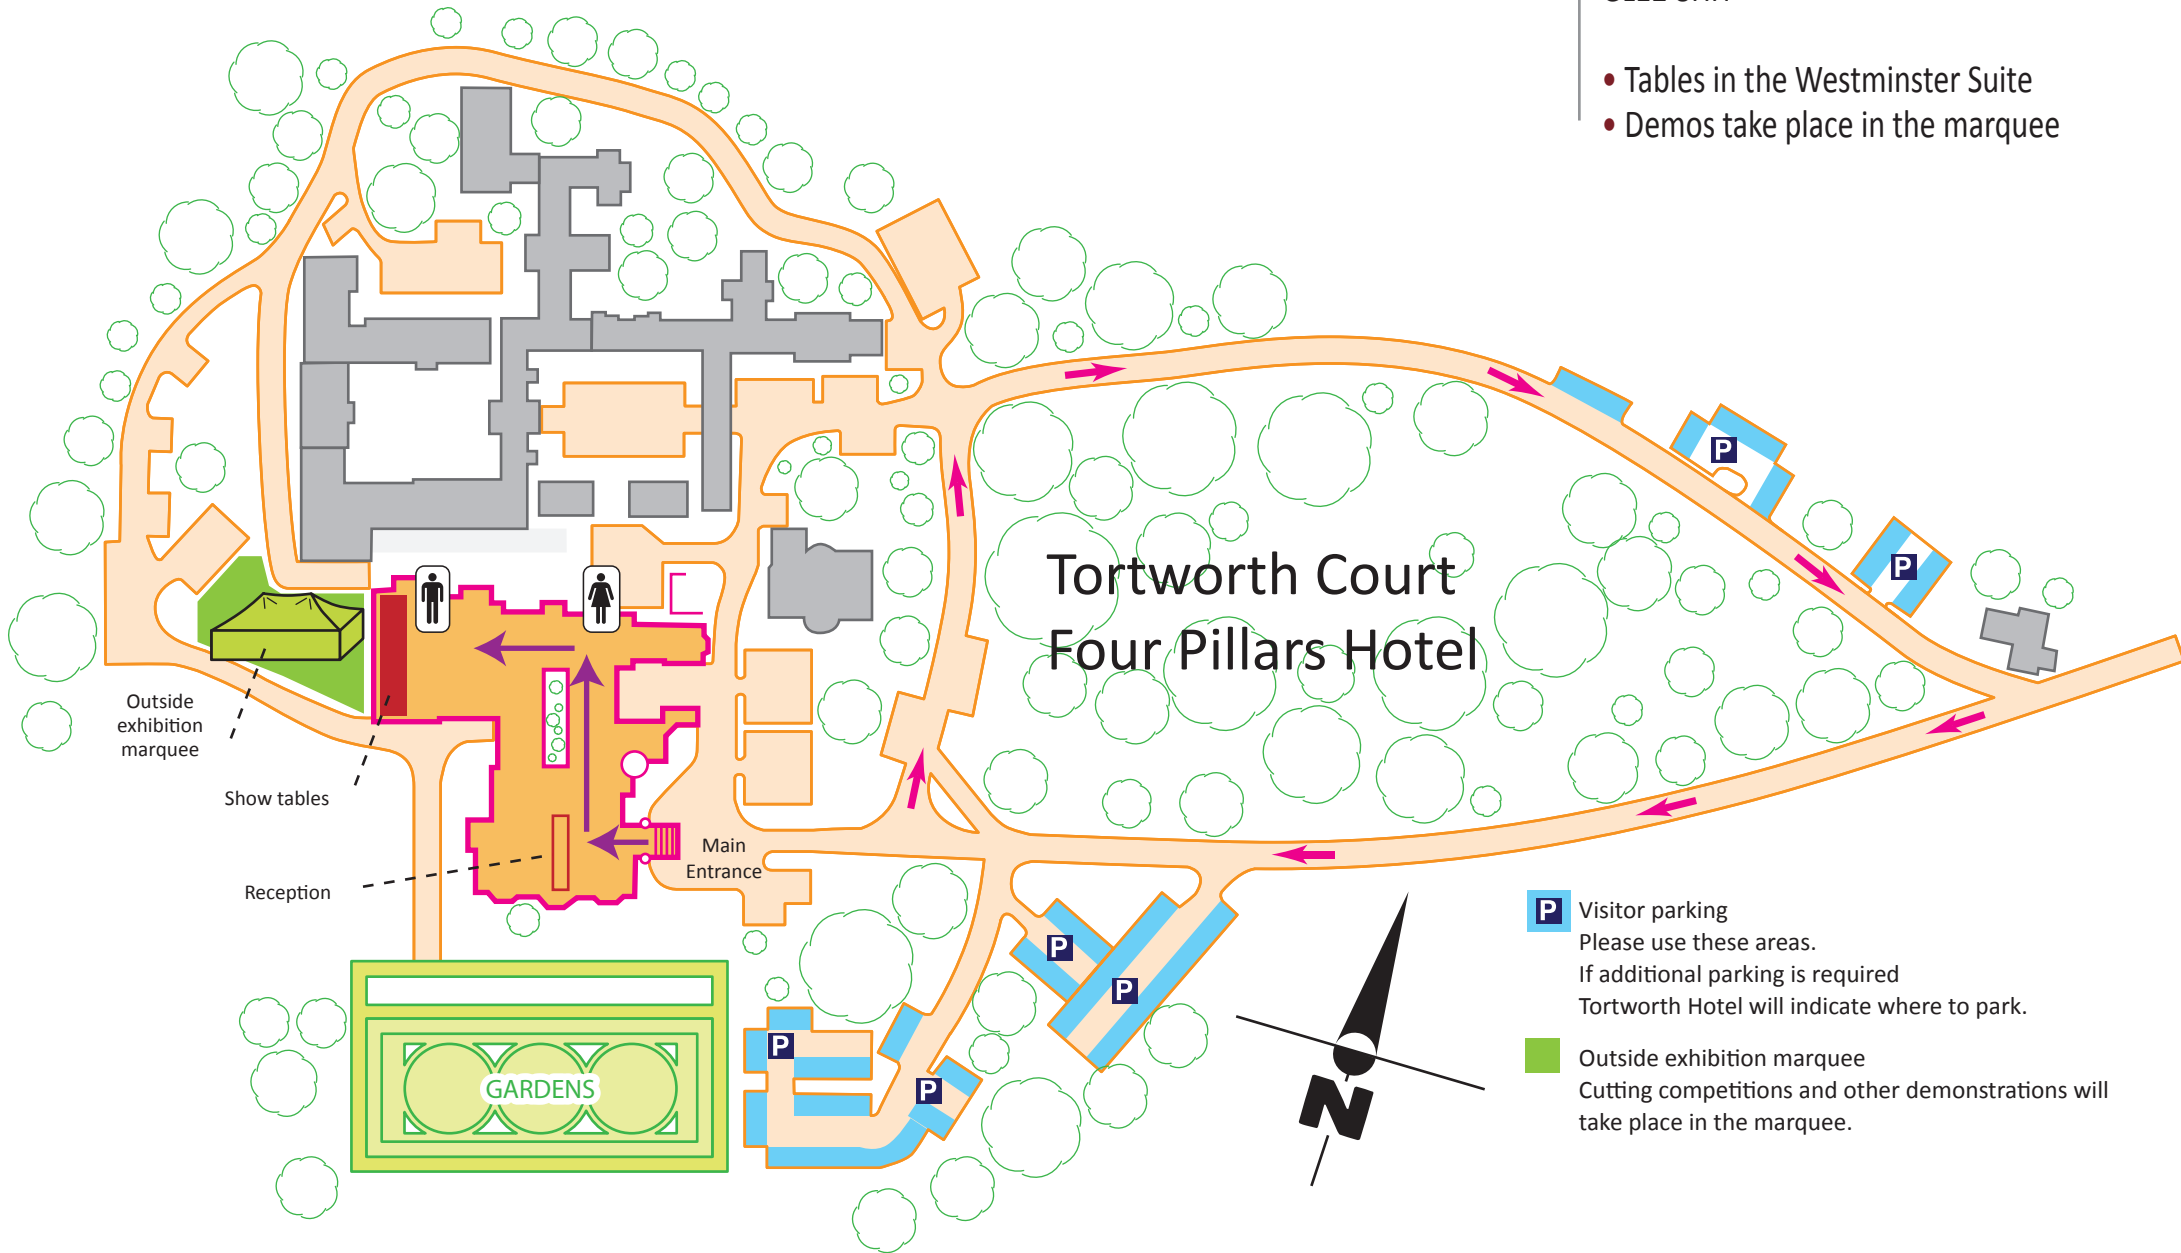

# KnivesUK

10<sup>TH</sup> ANNIVERSARY SHOW

Sunday June 28th 2015  
9am to 4pm  
Entrance fee £10

Tortworth Court Four Pillars Hotel  
Tortworth  
Wotton-under-edge  
South Gloucestershire  
GL12 8HH

- Tables in the Westminster Suite
- Demos take place in the marquee

**P** Visitor parking  
Please use these areas.  
If additional parking is required  
Tortworth Hotel will indicate where to park.

**■** Outside exhibition marquee  
Cutting competitions and other demonstrations will  
take place in the marquee.