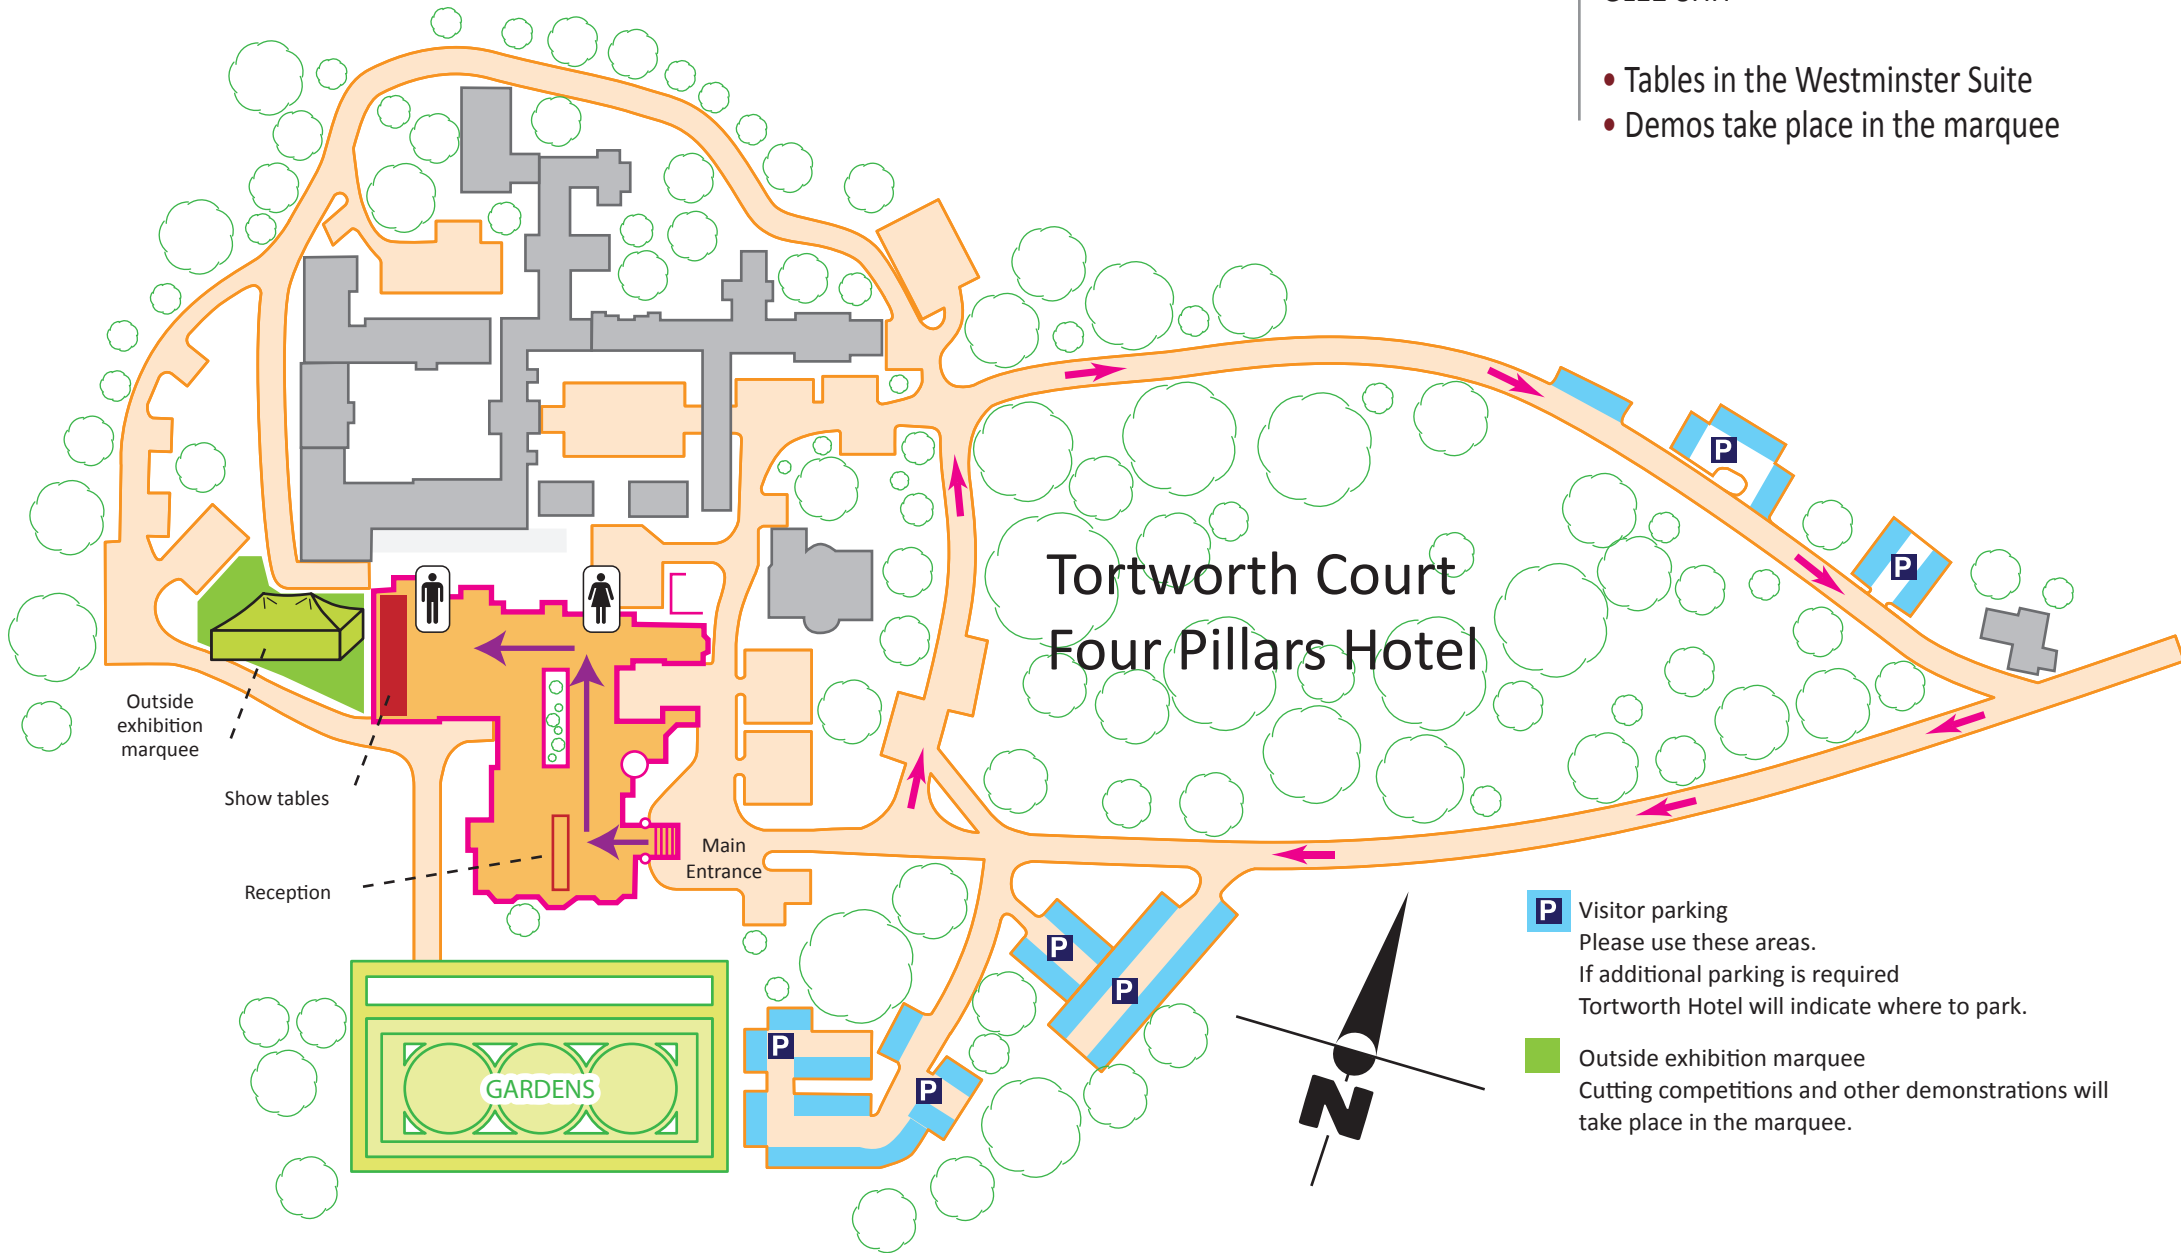

KnivesUK

10TH ANNIVERSARY SHOW

Sunday June 28th 2015
9am to 4pm
Entrance fee £10

Tortworth Court Four Pillars Hotel
Tortworth
Wotton-under-edge
South Gloucestershire
GL12 8HH

- Tables in the Westminster Suite
- Demos take place in the marquee

P Visitor parking
Please use these areas.
If additional parking is required
Tortworth Hotel will indicate where to park.

■ Outside exhibition marquee
Cutting competitions and other demonstrations will
take place in the marquee.